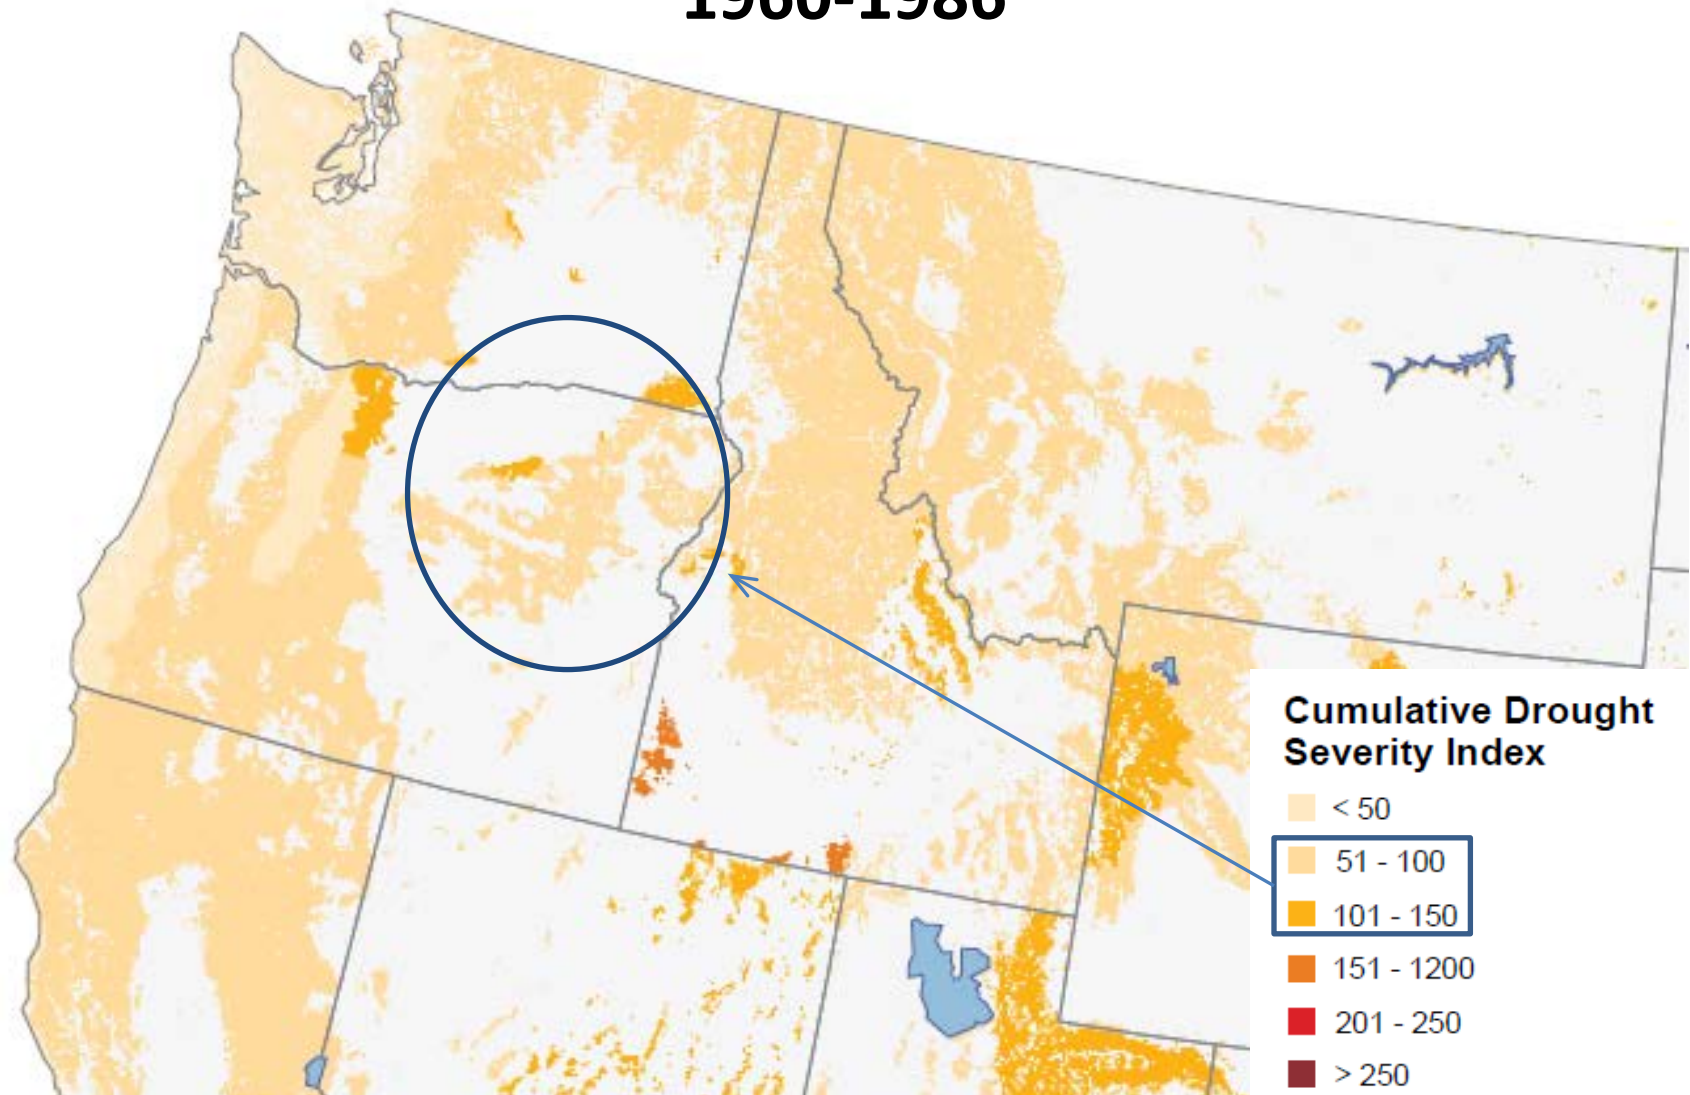

Drought Trends by Forest Types 1960-1986

Matthew, P. et al. 2014. Spatio-temporal trends of drought by forest type in the conterminous United States, 1960-2013. Res. Map NRS-7. U.S. Forest Service, Northern Research Station.

Drought Trends by Forest Types 1987-2013

Matthew, P. et al. 2014. Spatio-temporal trends of drought by forest type in the conterminous United States, 1960-2013. Res. Map NRS-7. U.S. Forest Service, Northern Research Station.