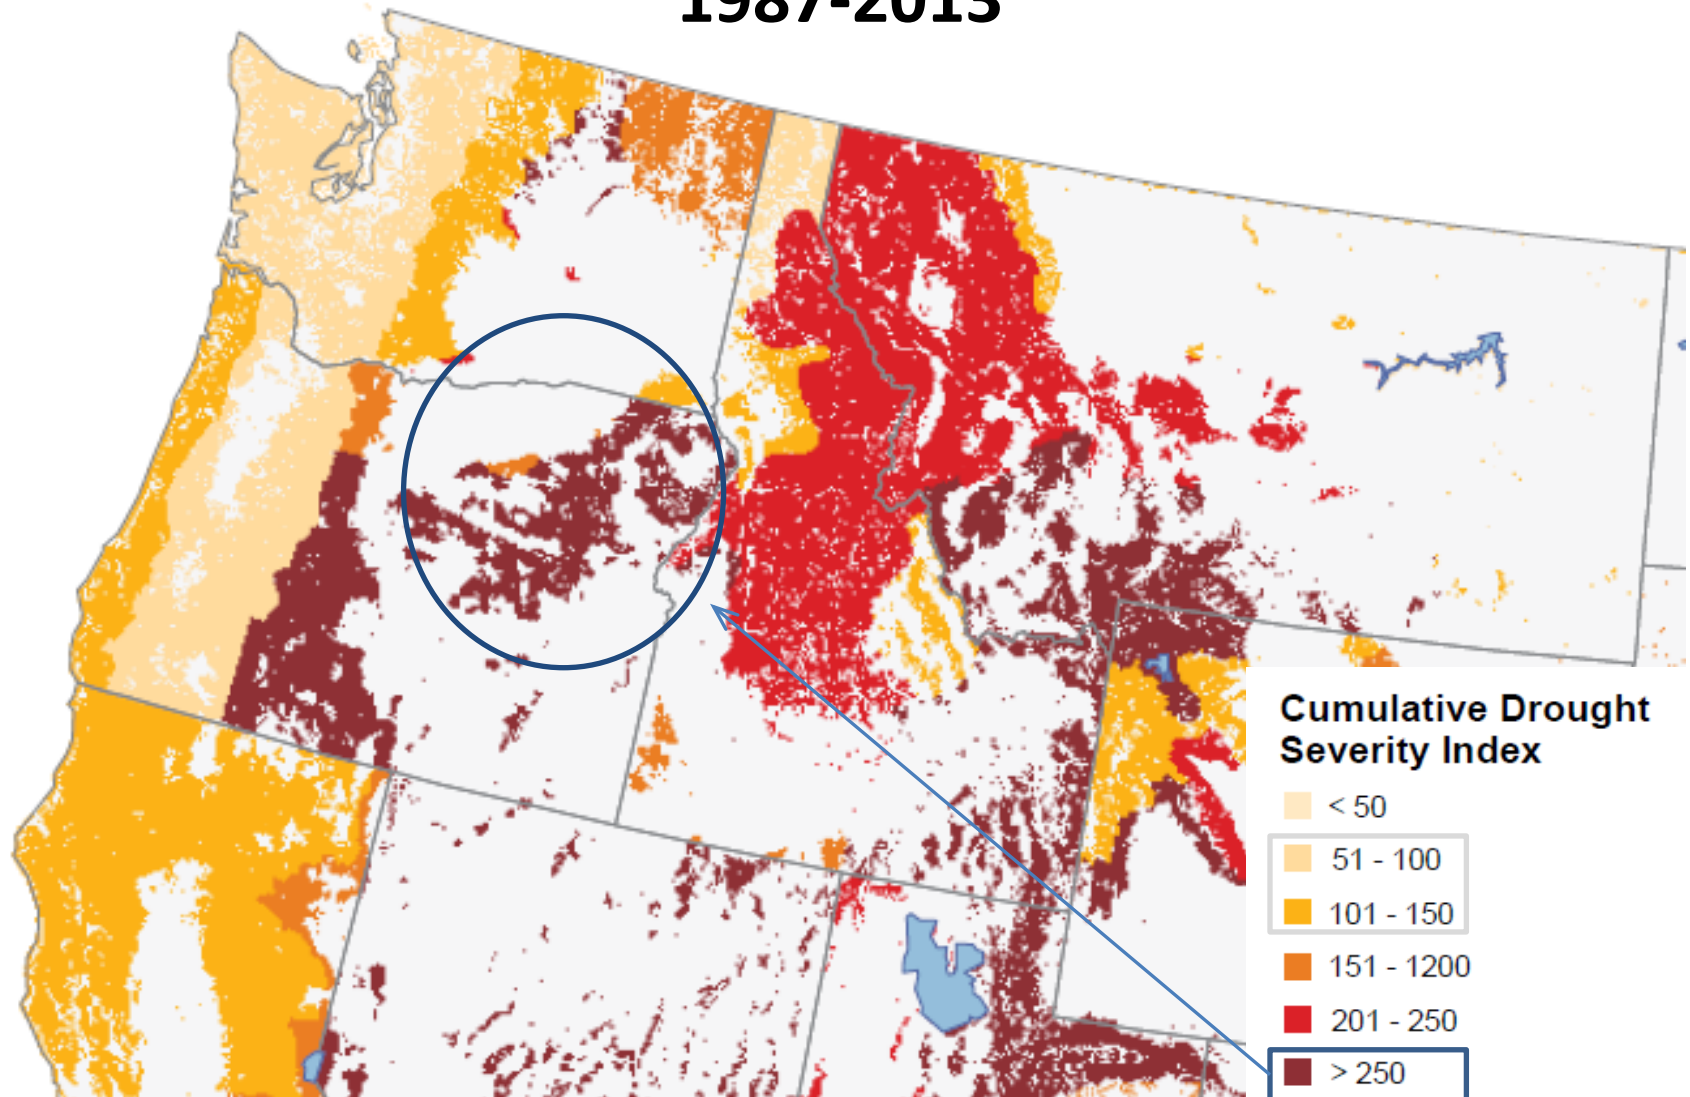

Drought Trends by Forest Types 1960-1986

Matthew, P. et al. 2014. Spatio-temporal trends of drought by forest type in the conterminous United States, 1960-2013. Res. Map NRS-7. U.S. Forest Service, Northern Research Station.

Drought Trends by Forest Types 1987-2013

Matthew, P. et al. 2014. Spatio-temporal trends of drought by forest type in the conterminous United States, 1960-2013. Res. Map NRS-7. U.S. Forest Service, Northern Research Station.